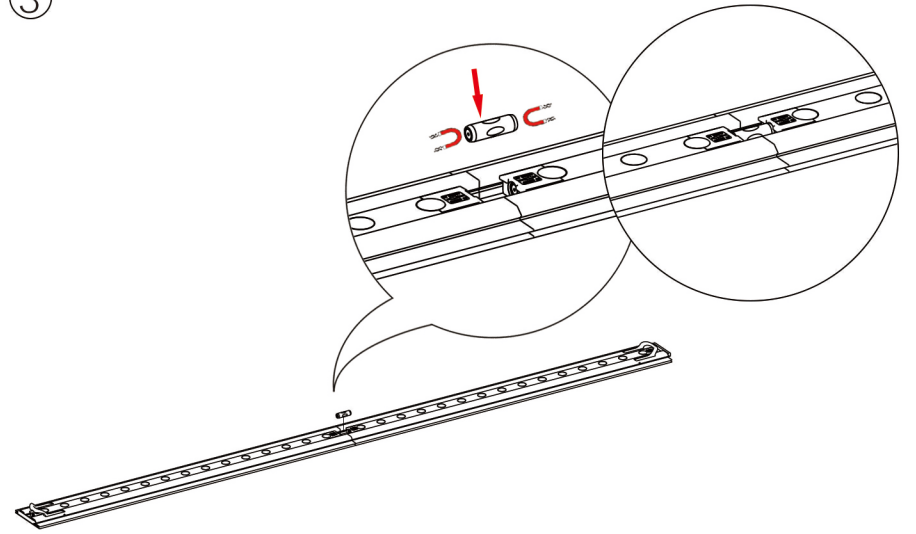

SEGO W200cm

Horizontal Profile L x2

Horizontal Profile R x2

Mid Pole x4

Vertical Profile Top x2

Vertical Profile Bottom x2

Foot x2

MP Cross x1

LED Connector x2

Transformer x1

Y-Cable x1

①

③

②

④

⑤