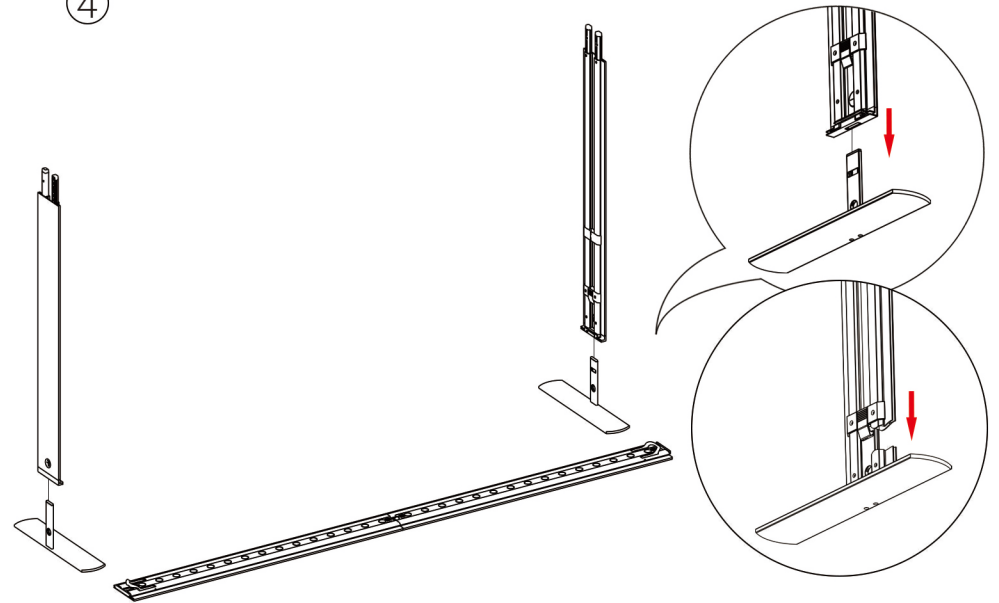

SEGO W200cm

Horizontal Profile L x2

Horizontal Profile R x2

Mid Pole x4

Vertical Profile Top x2

Vertical Profile Bottom x2

Foot x2

MP Cross x1

LED Connector x2

Transformer x1

Y-Cable x1

①

③

②

④

⑤