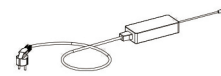

SEGO W200cm

Horizontal Profile L x2

Horizontal Profile R x2

Mid Pole x4

Vertical Profile Top x2

Vertical Profile Bottom x2

Foot x2

MP Cross x1

LED Connector x2

Transformer x1

Y-Cable x1

①

③

②

④

⑤