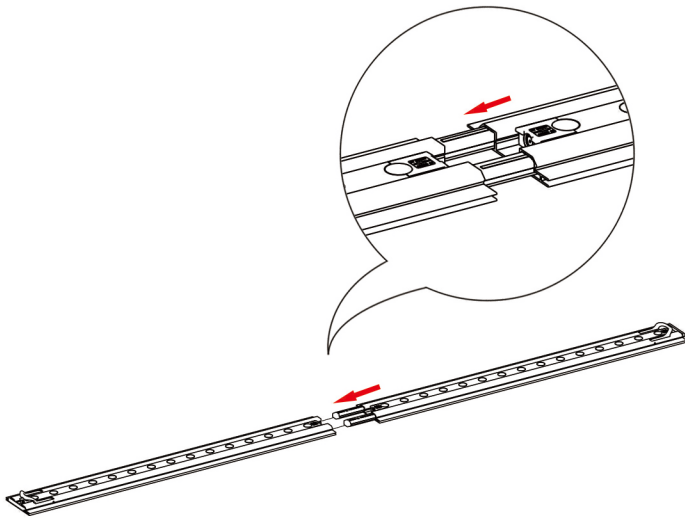

SEGO W200cm

Horizontal Profile L x2

Horizontal Profile R x2

Mid Pole x4

Vertical Profile Top x2

Vertical Profile Bottom x2

Foot x2

MP Cross x1

LED Connector x2

Transformer x1

Y-Cable x1

①

③

②

④

⑤