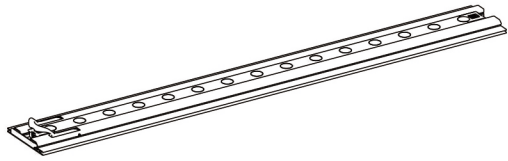

SEGO W200cm

Horizontal Profile L x2

Horizontal Profile R x2

Mid Pole x4

Vertical Profile Top x2

Vertical Profile Bottom x2

Foot x2

MP Cross x1

LED Connector x2

Transformer x1

Y-Cable x1

①

③

②

④

⑤